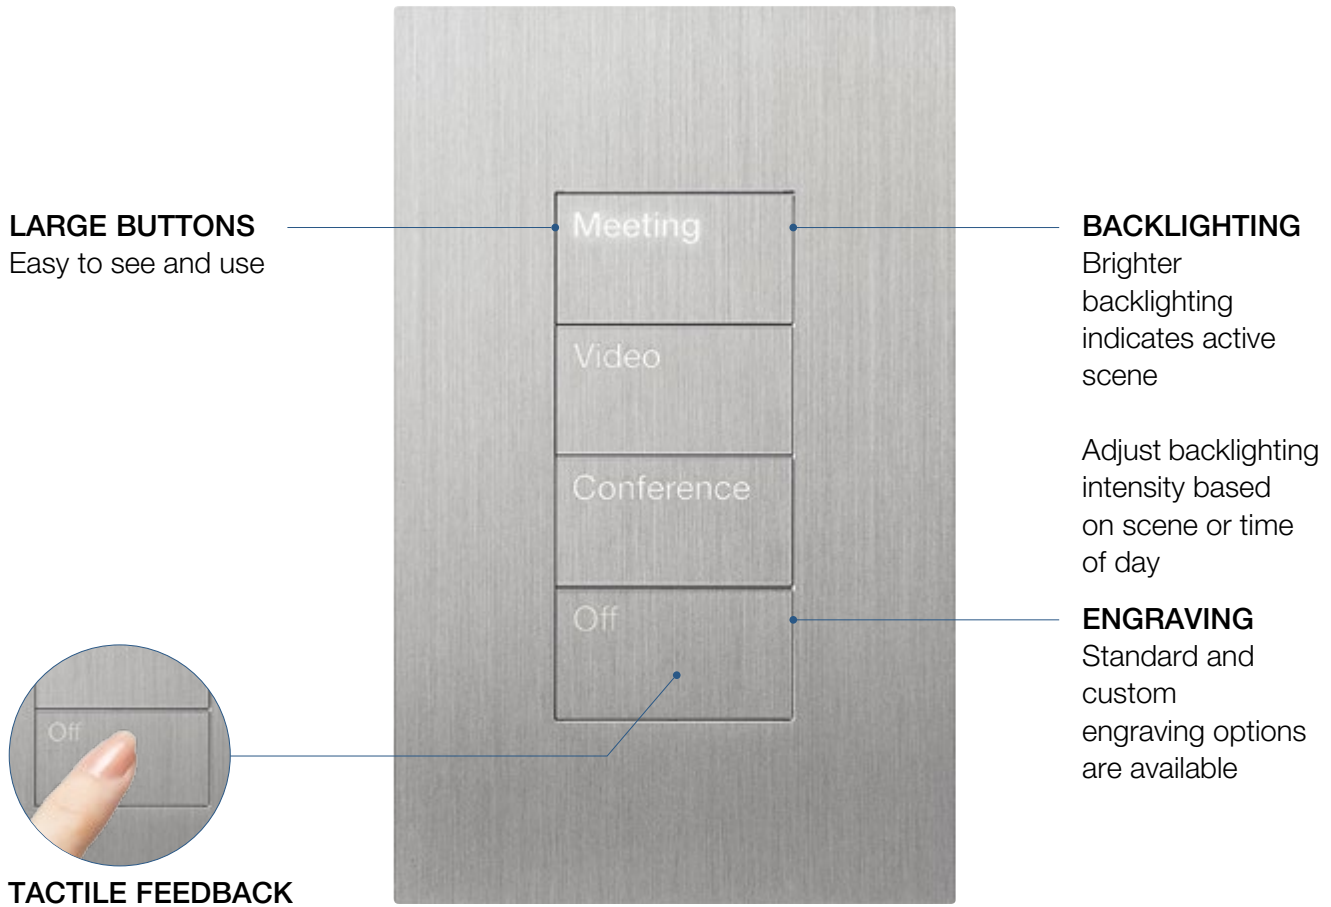

SUBTLE ELEGANCE FOR ANY SPACE

Buttons and faceplates are flush to each other and feature consistent material to create a clean, minimalist look.

Clear Glass
(CWH)

Black
(BL)

Satin Nickel
(SN)

Bright Brass
(BB)

Intuitive operation

EASY-TO-USE

Large, tactile buttons with backlit, engraved text are simple to operate and easy to find in a darkened room.

2-button

3-button

3-button with raise/lower

4-button

Versatile enough for any project

Black with backlit text delivers a stylish look that makes an impact

Shown in Black
(BL)

OFFICE SPACES

Taupe offers a cost-effective, tasteful control

Shown in Taupe
(TP)

System compatibility

	RESIDENTIAL	COMMERCIAL	HOTEL GUESTROOM
SYSTEMS	• HomeWorks® QS	• Quantum®	• myRoom™ plus
CONTROL	 Lights <div style="display: flex; justify-content: space-around; width: 100%;">    </div>		
	 Shades <div style="display: flex; justify-content: space-around; width: 100%;">    </div>		
	 Plug loads <div style="display: flex; justify-content: space-around; width: 100%;">    </div>		
	 Temperature <div style="display: flex; justify-content: space-around; width: 100%;">   </div>		
	 Do Not Disturb, Make-Up Room corridor plates <div style="display: flex; justify-content: space-around; width: 100%;">  </div>		
	APPLICATIONS	<ul style="list-style-type: none"> • Kitchens • Living rooms • Bedrooms • Home theaters 	<ul style="list-style-type: none"> • Conference rooms • Ballrooms • Restaurants • Retail stores