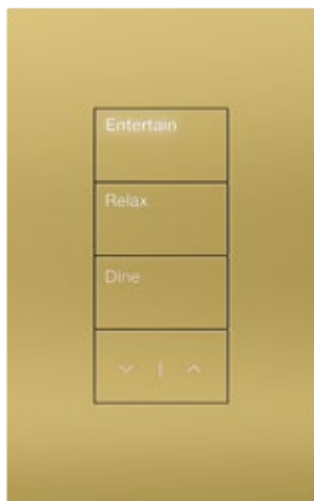

SUBTLE ELEGANCE FOR ANY SPACE

Buttons and faceplates are flush to each other and feature consistent material to create a clean, minimalist look.

Clear Glass
(CWH)

Black
(BL)

Satin Nickel
(SN)

Bright Brass
(BB)

Intuitive operation

EASY-TO-USE

Large, tactile buttons with backlit, engraved text are simple to operate and easy to find in a darkened room.

2-button

3-button

3-button with raise/lower

4-button

Versatile enough for any project

HIGH-END RESIDENCES

Bright Brass offers distinct character and style

Shown in Bright Brass
(BB)

HIGH-RISE RESIDENCES

Satin Nickel adds sleek, sophisticated elegance

Shown in Satin Nickel
(SN)

HOTEL GUESTROOMS