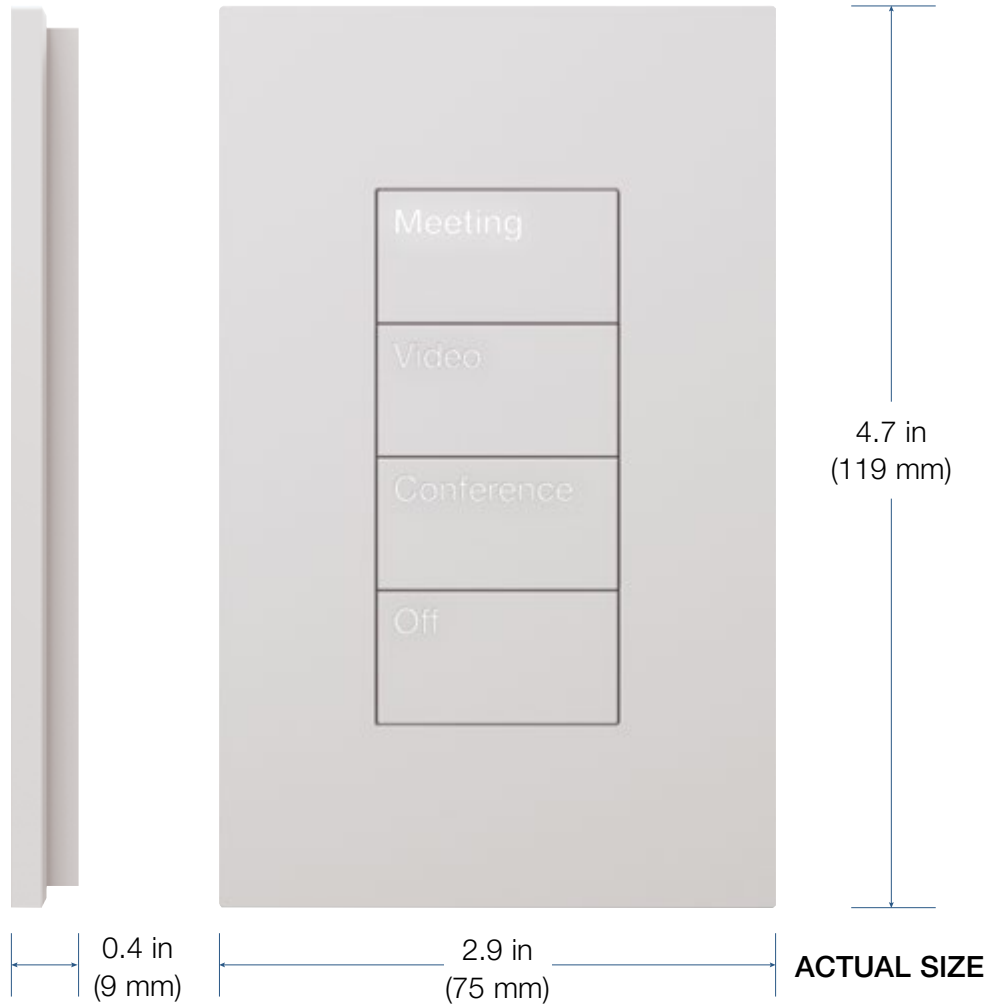

SUBTLE ELEGANCE FOR ANY SPACE

Buttons and faceplates are flush to each other and feature consistent material to create a clean, minimalist look.

Clear Glass
(CWH)

Black
(BL)

Satin Nickel
(SN)

Bright Brass
(BB)